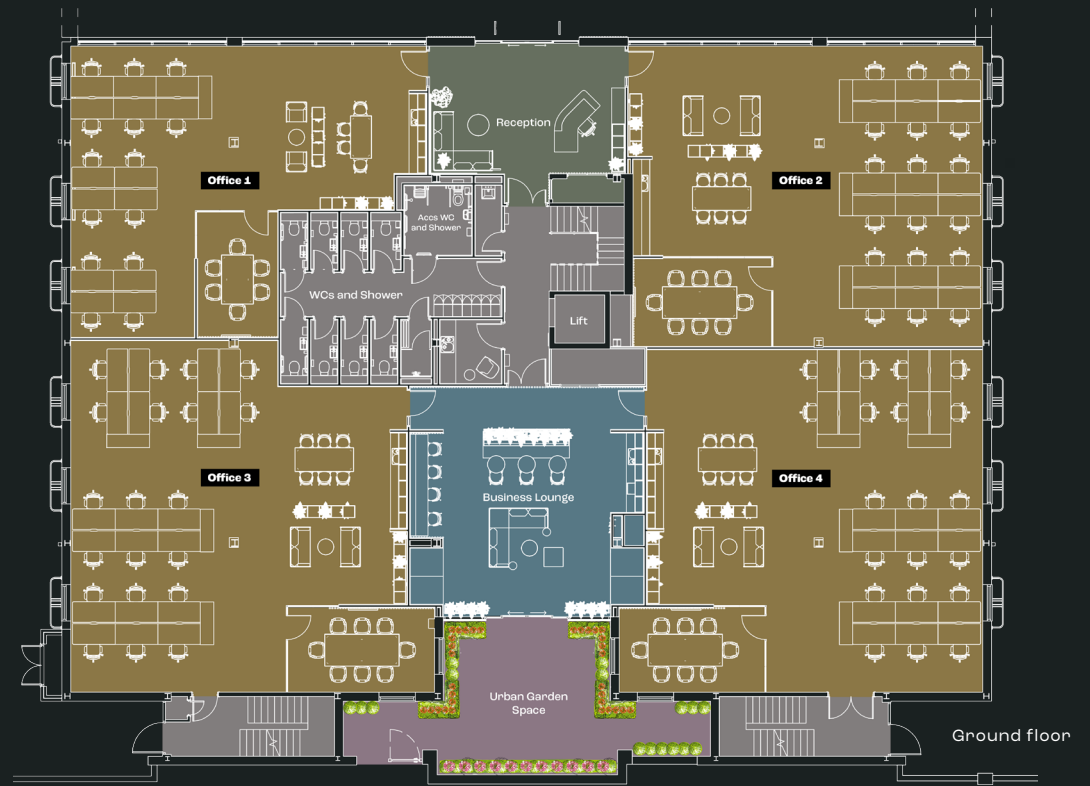

#### OFFICE 1

14 workstations  
1,101 sq ft (102.3 sq m)